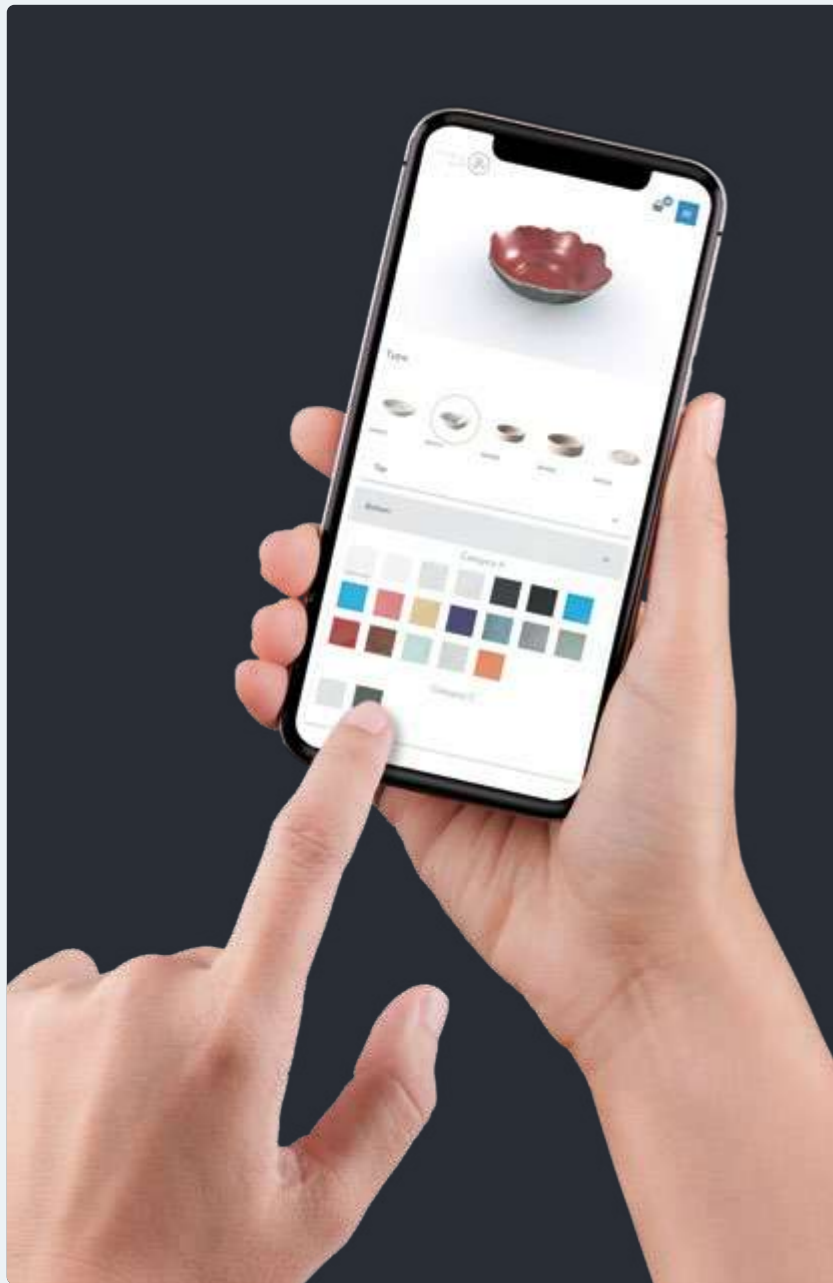

**STUDIO
RAW**
BYSTUDIORAW.COM

STEP 1 CHOOSE YOUR SHAPE

STEP 2 CHOOSE YOUR GLAZE

STEP 3 MATCH YOUR DESIGN

**CREATE YOUR OWN
UNIQUE TABLEWARE**

IN JUST 3 STEPS YOU CAN CREATE YOUR OWN UNIQUE TABLEWARE! CHOOSE YOUR SHAPE, CHOOSE YOUR GLAZE AND MATCH THE DESIGN WITH YOUR ENVIRONMENT BY PLACING YOUR CREATION ON YOUR OWN TABLE WITH AUGMENTED REALITY! IN STUDIO RAW, STYLEPOINTS IN-HOUSE PRODUCTION STUDIO, EVERYTHING IS MADE BY HAND, SPECIAL TECHNIQUES ARE USED AND EVERY ITEM IS UNIQUE. YOU CAN ORDER YOUR OWN HIGH-QUALITY TABLEWARE FROM 28 PIECES. BRING YOUR CREATIONS TO LIFE AND DISCOVER OUR STUDIO RAW.

**DISCOVER NOW AND
SCAN THE QR CODE**